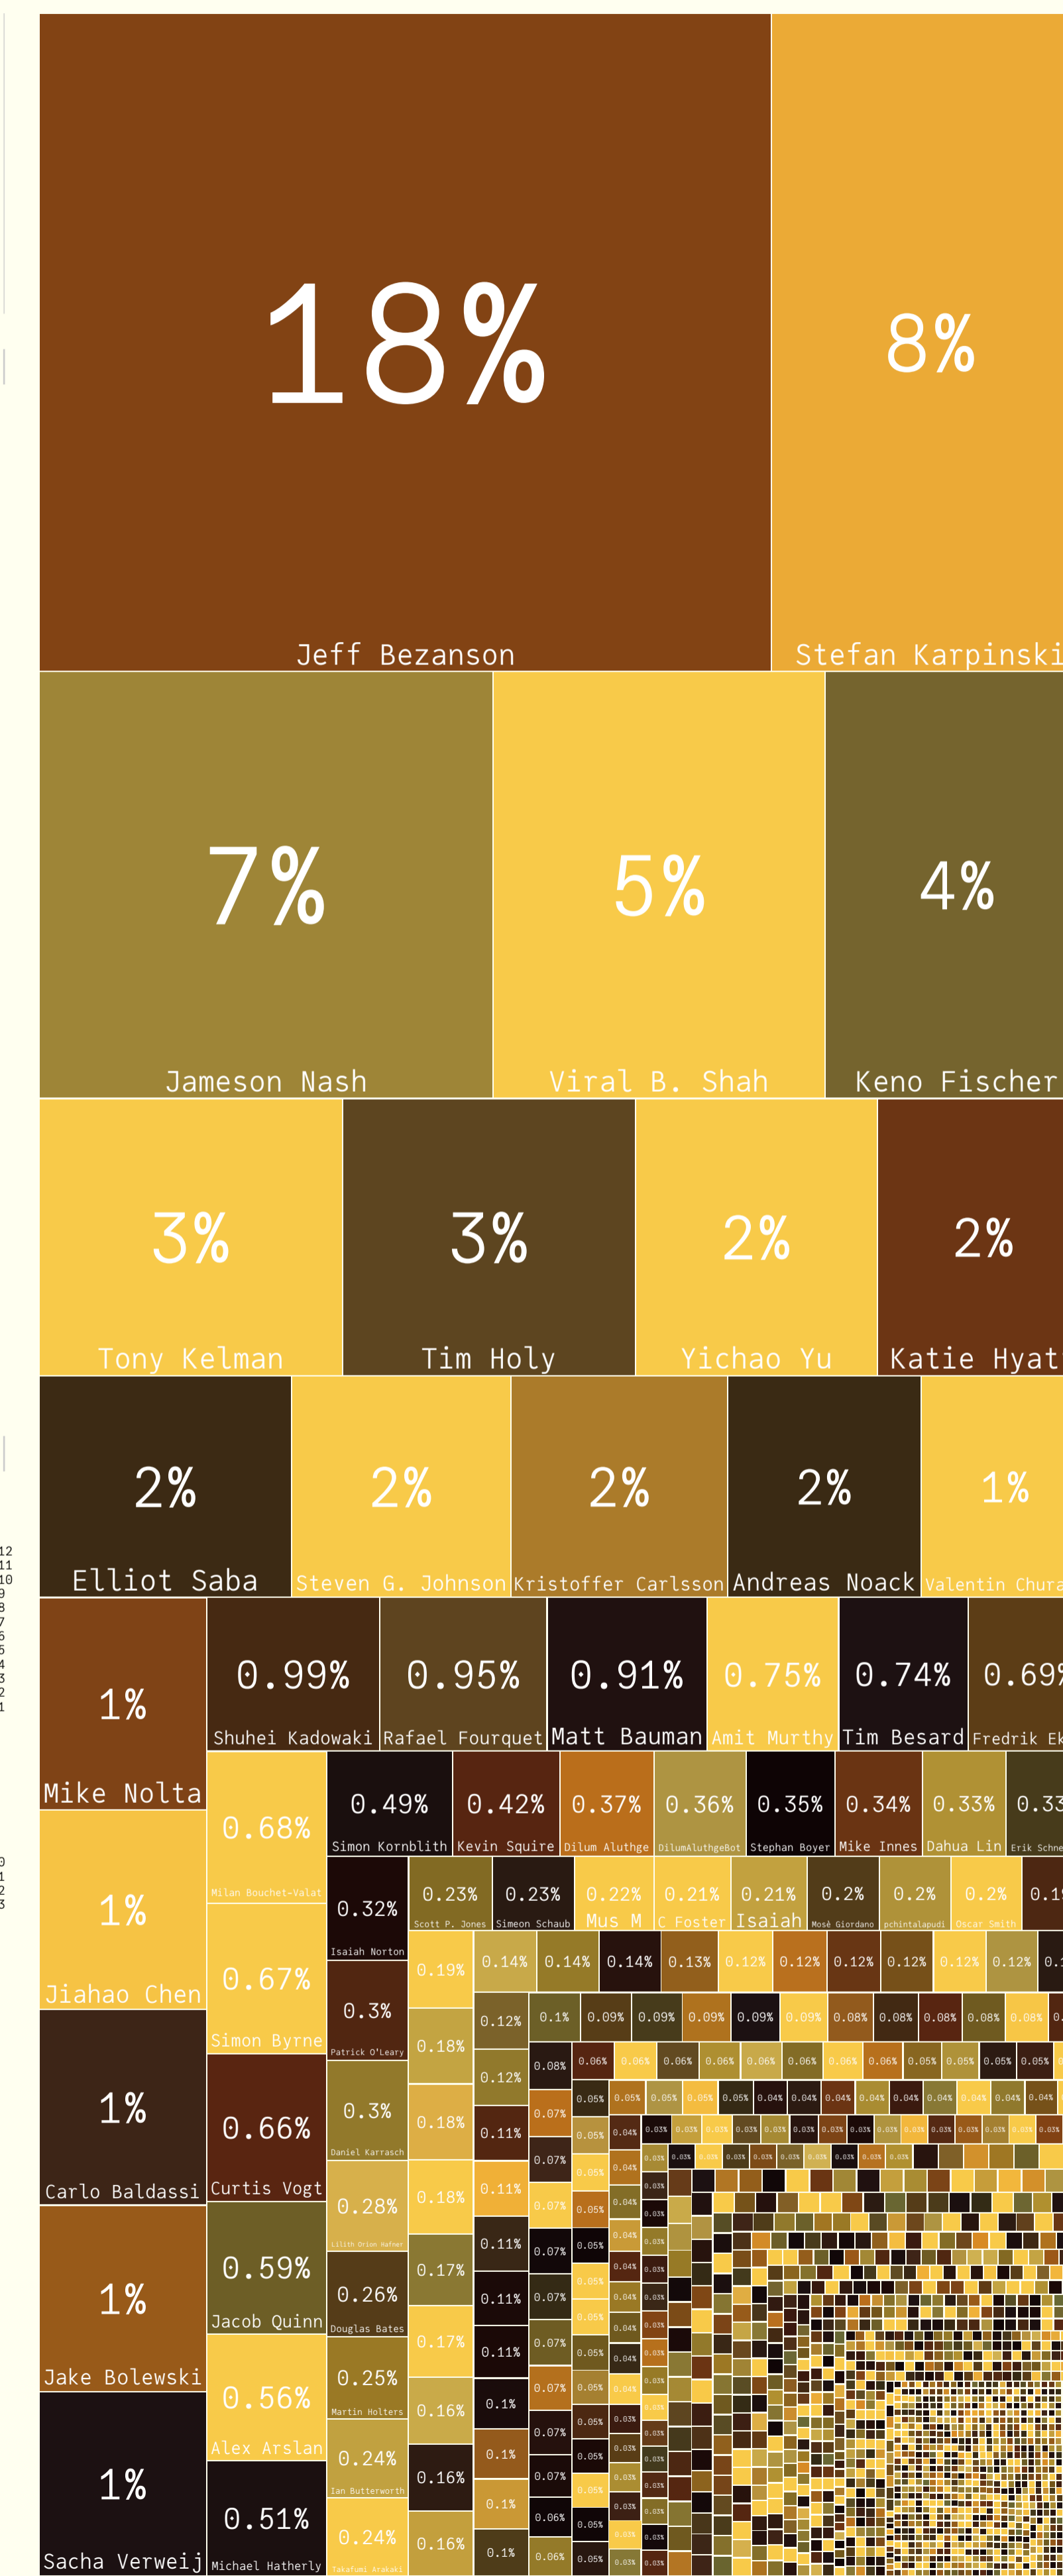

Commits per author as percentage of total