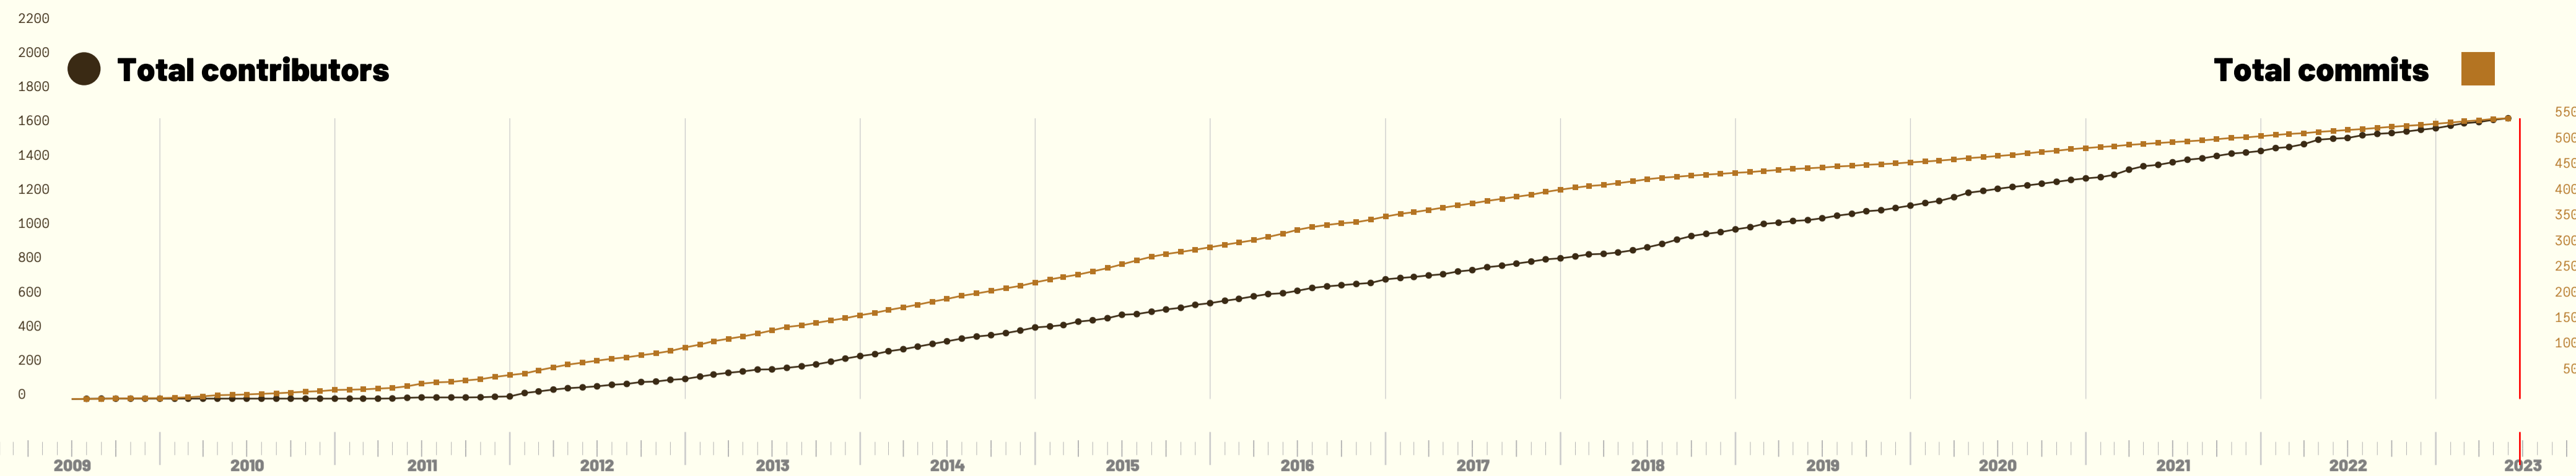

julialang/julia: community activity on GitHub: 2009–2023

Commits per month