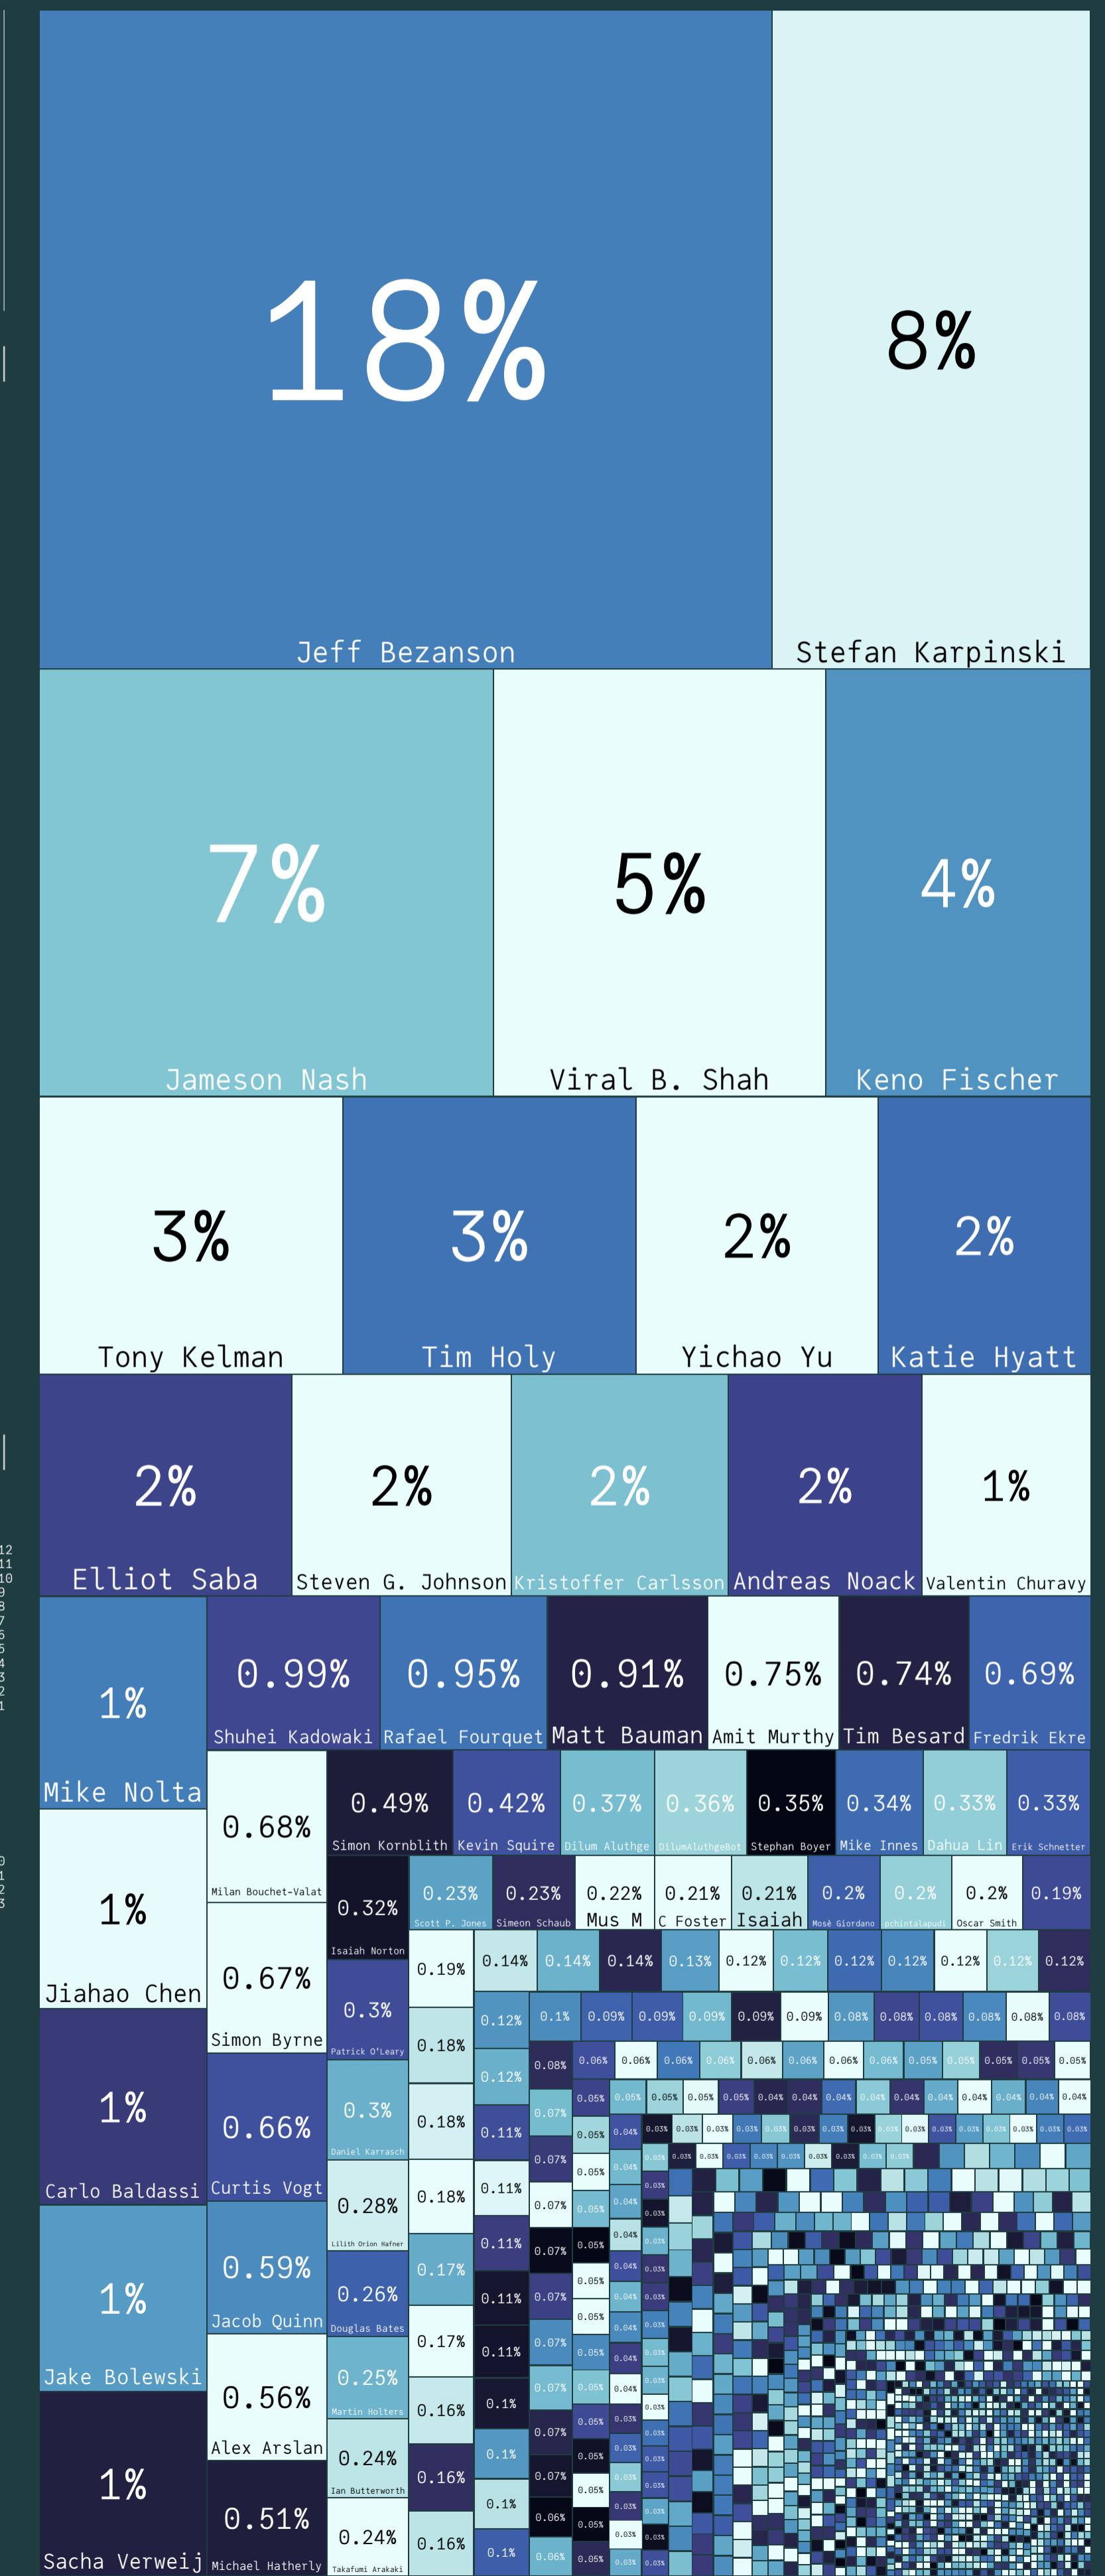

Commits per author as percentage of total