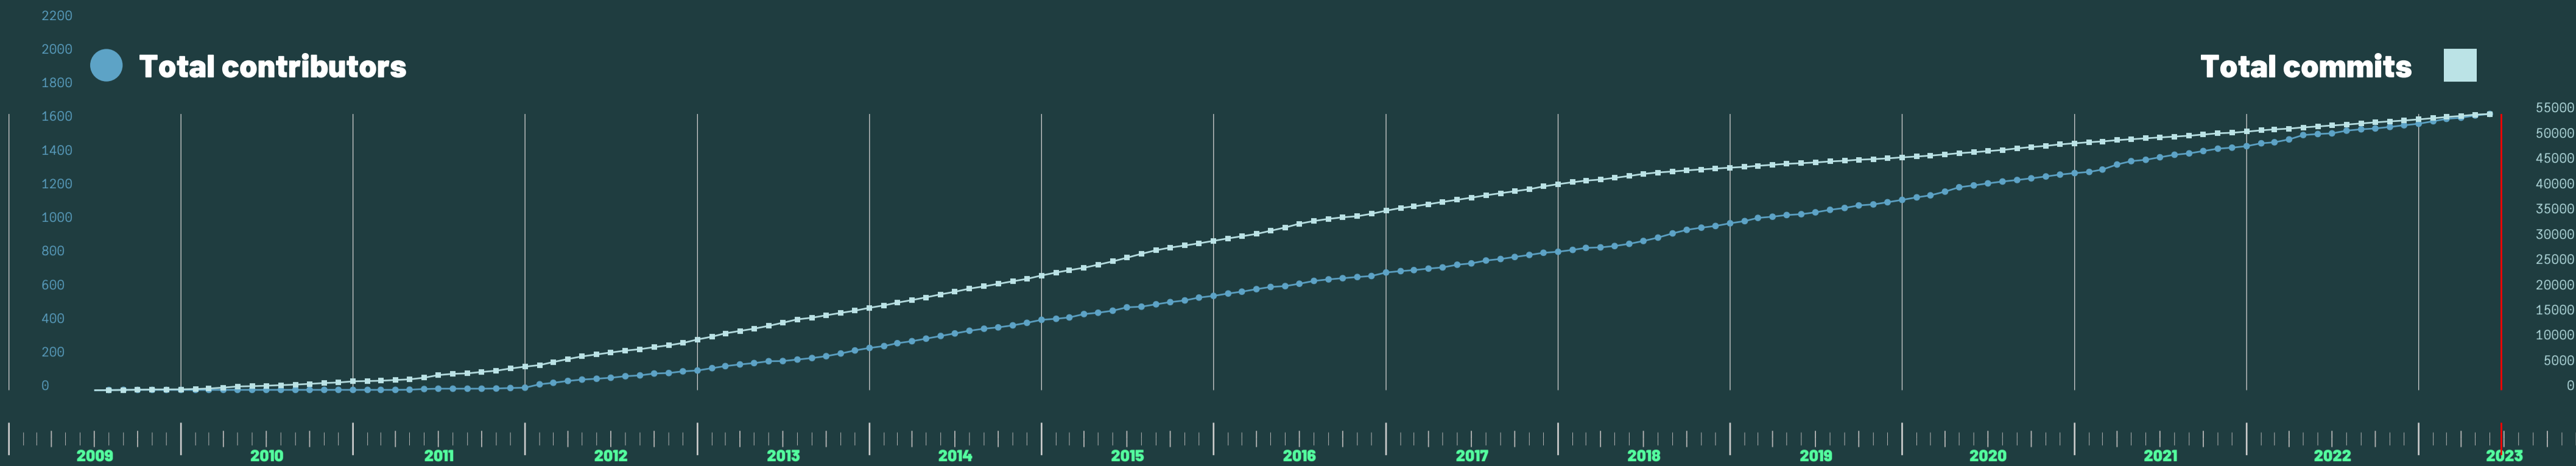

julialang/julia: community activity on GitHub: 2009–2023

Commits per month