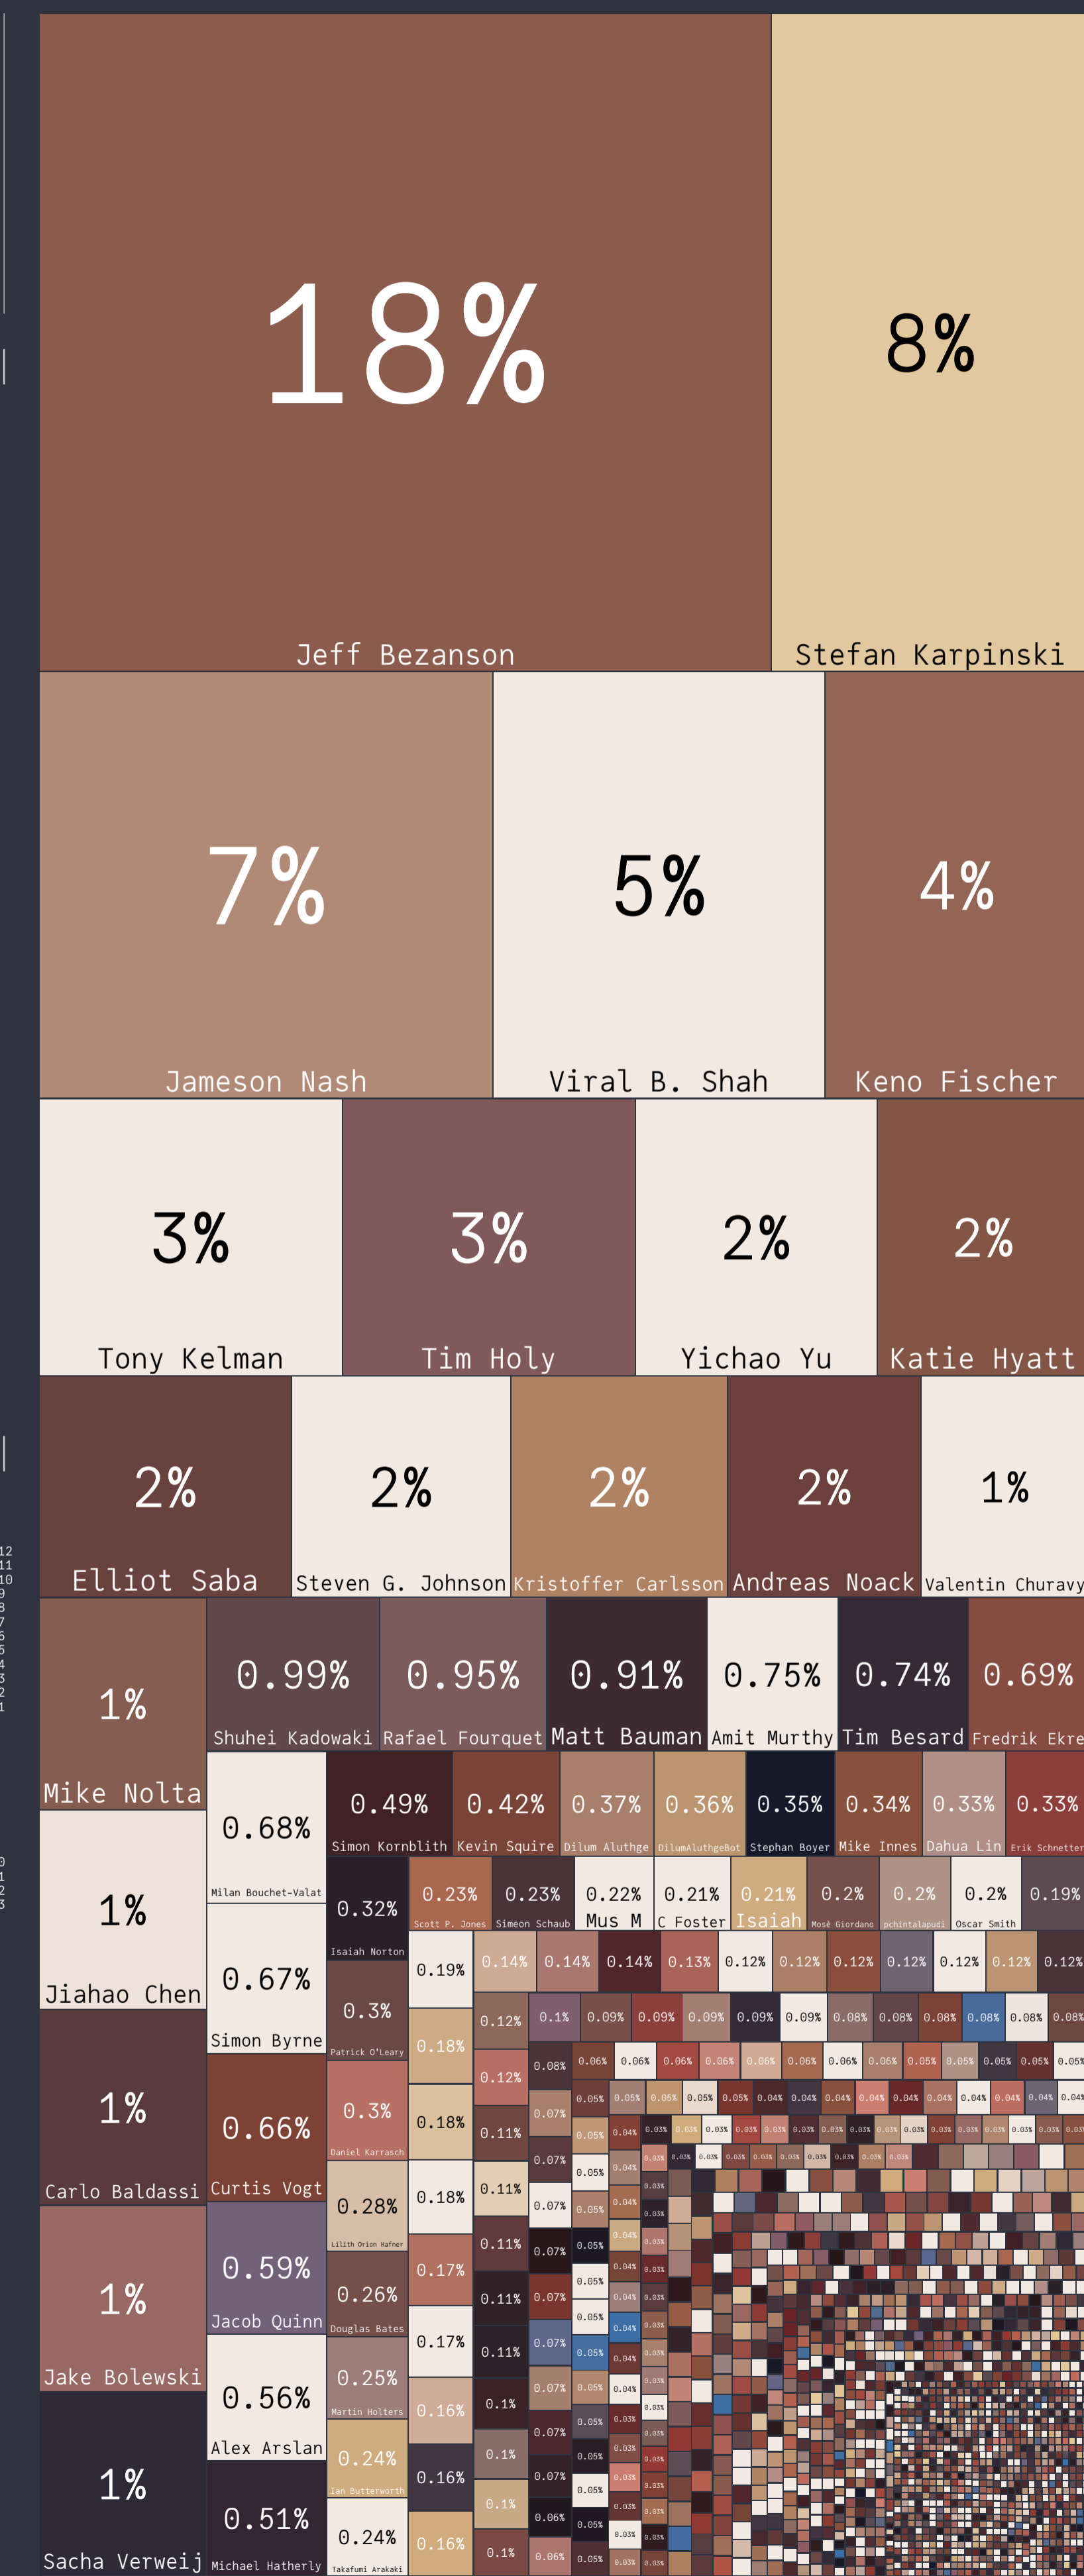

Commits per author as percentage of total