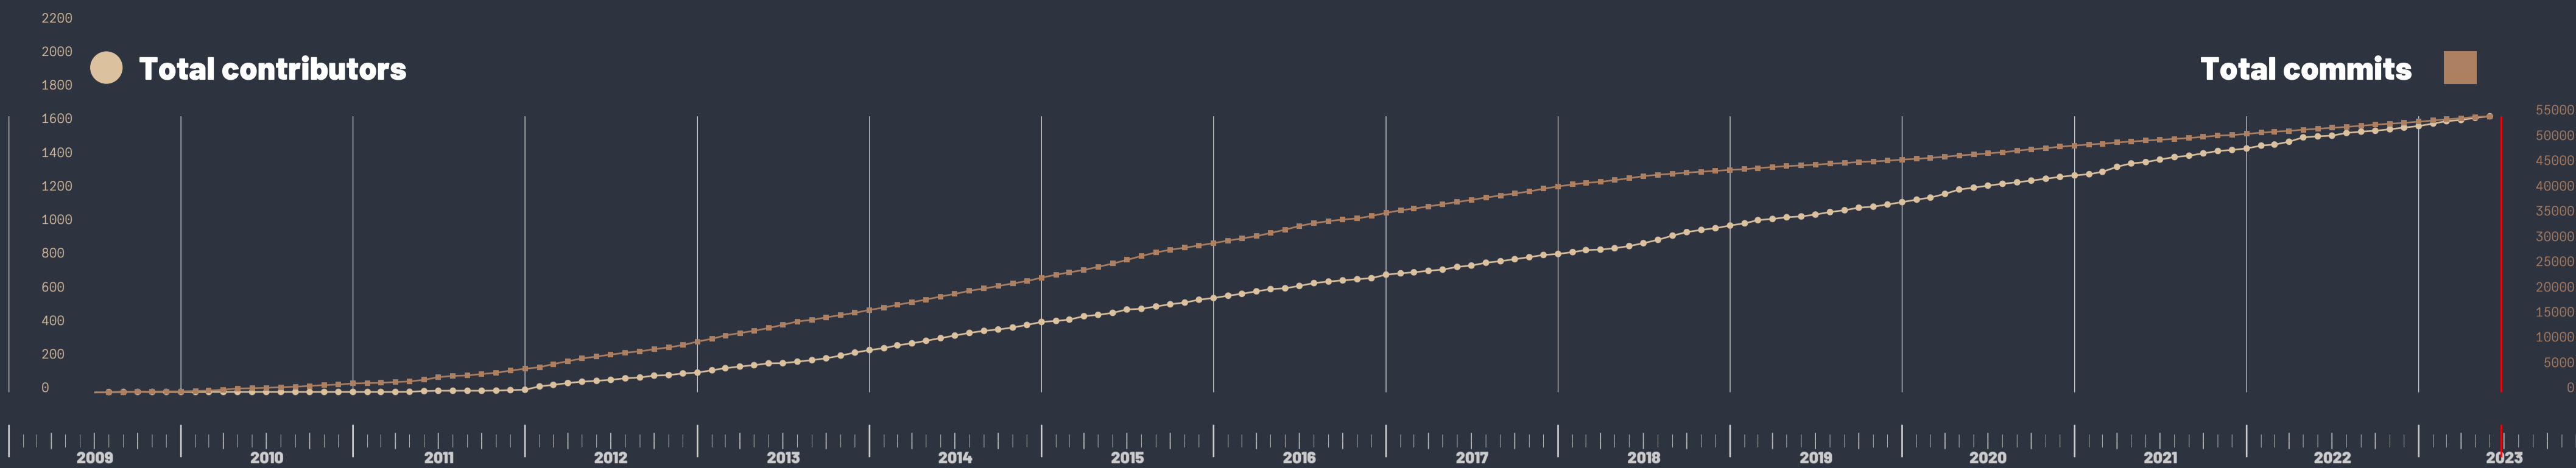

julialang/julia: community activity on GitHub: 2009–2023

Commits per month