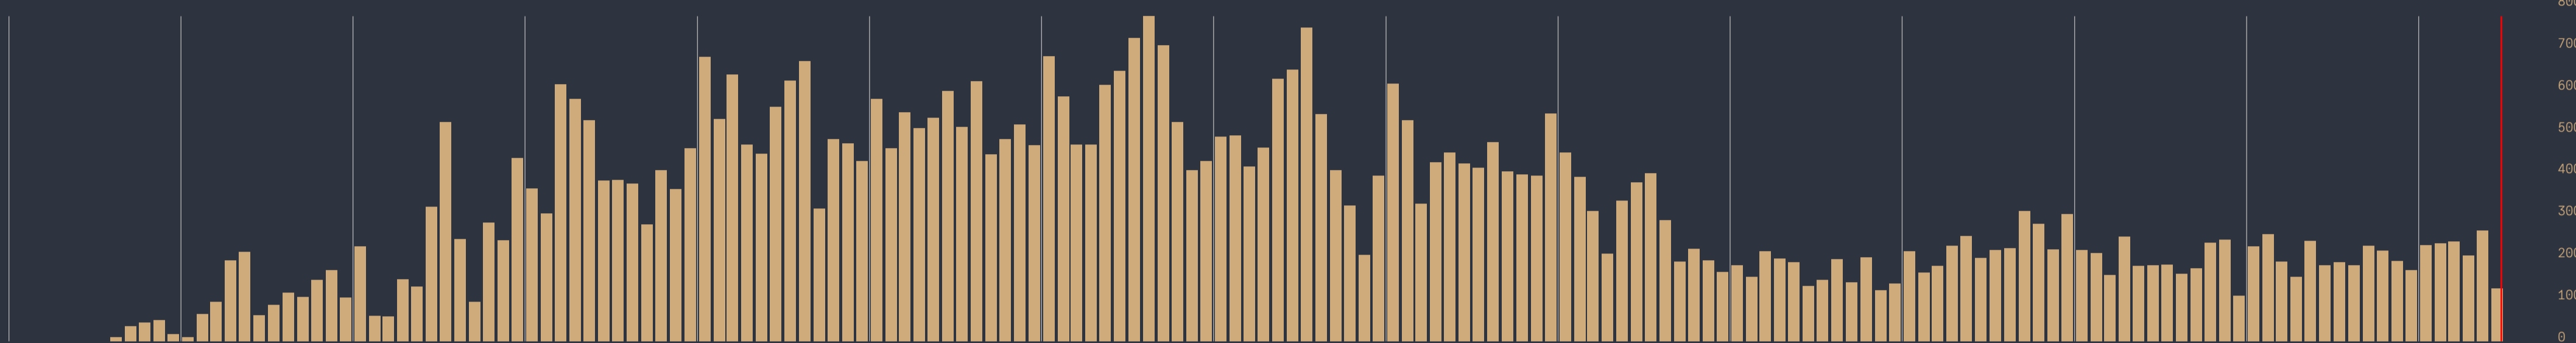

Release history