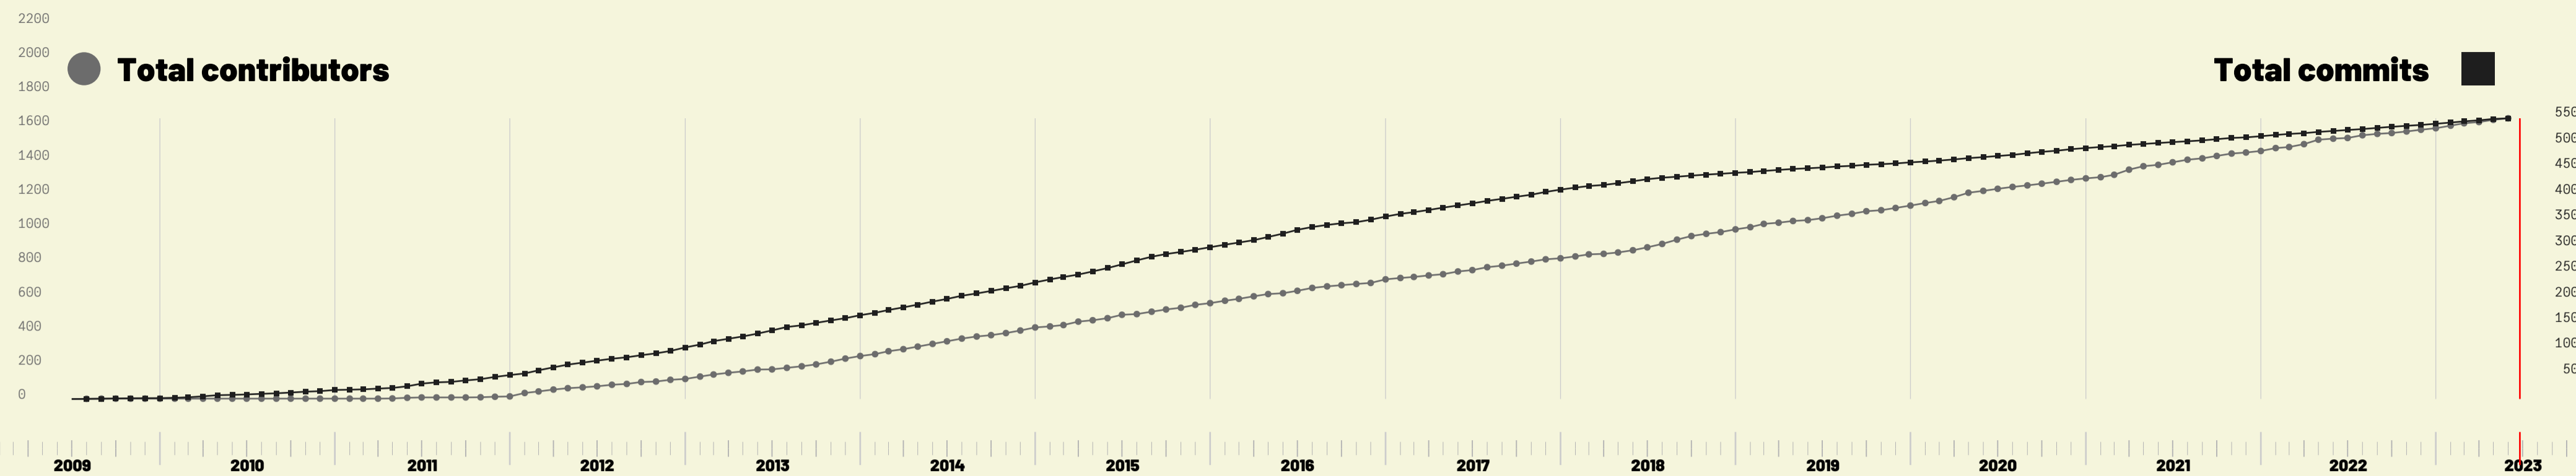

julialang/julia: community activity on GitHub: 2009–2023

Commits per month