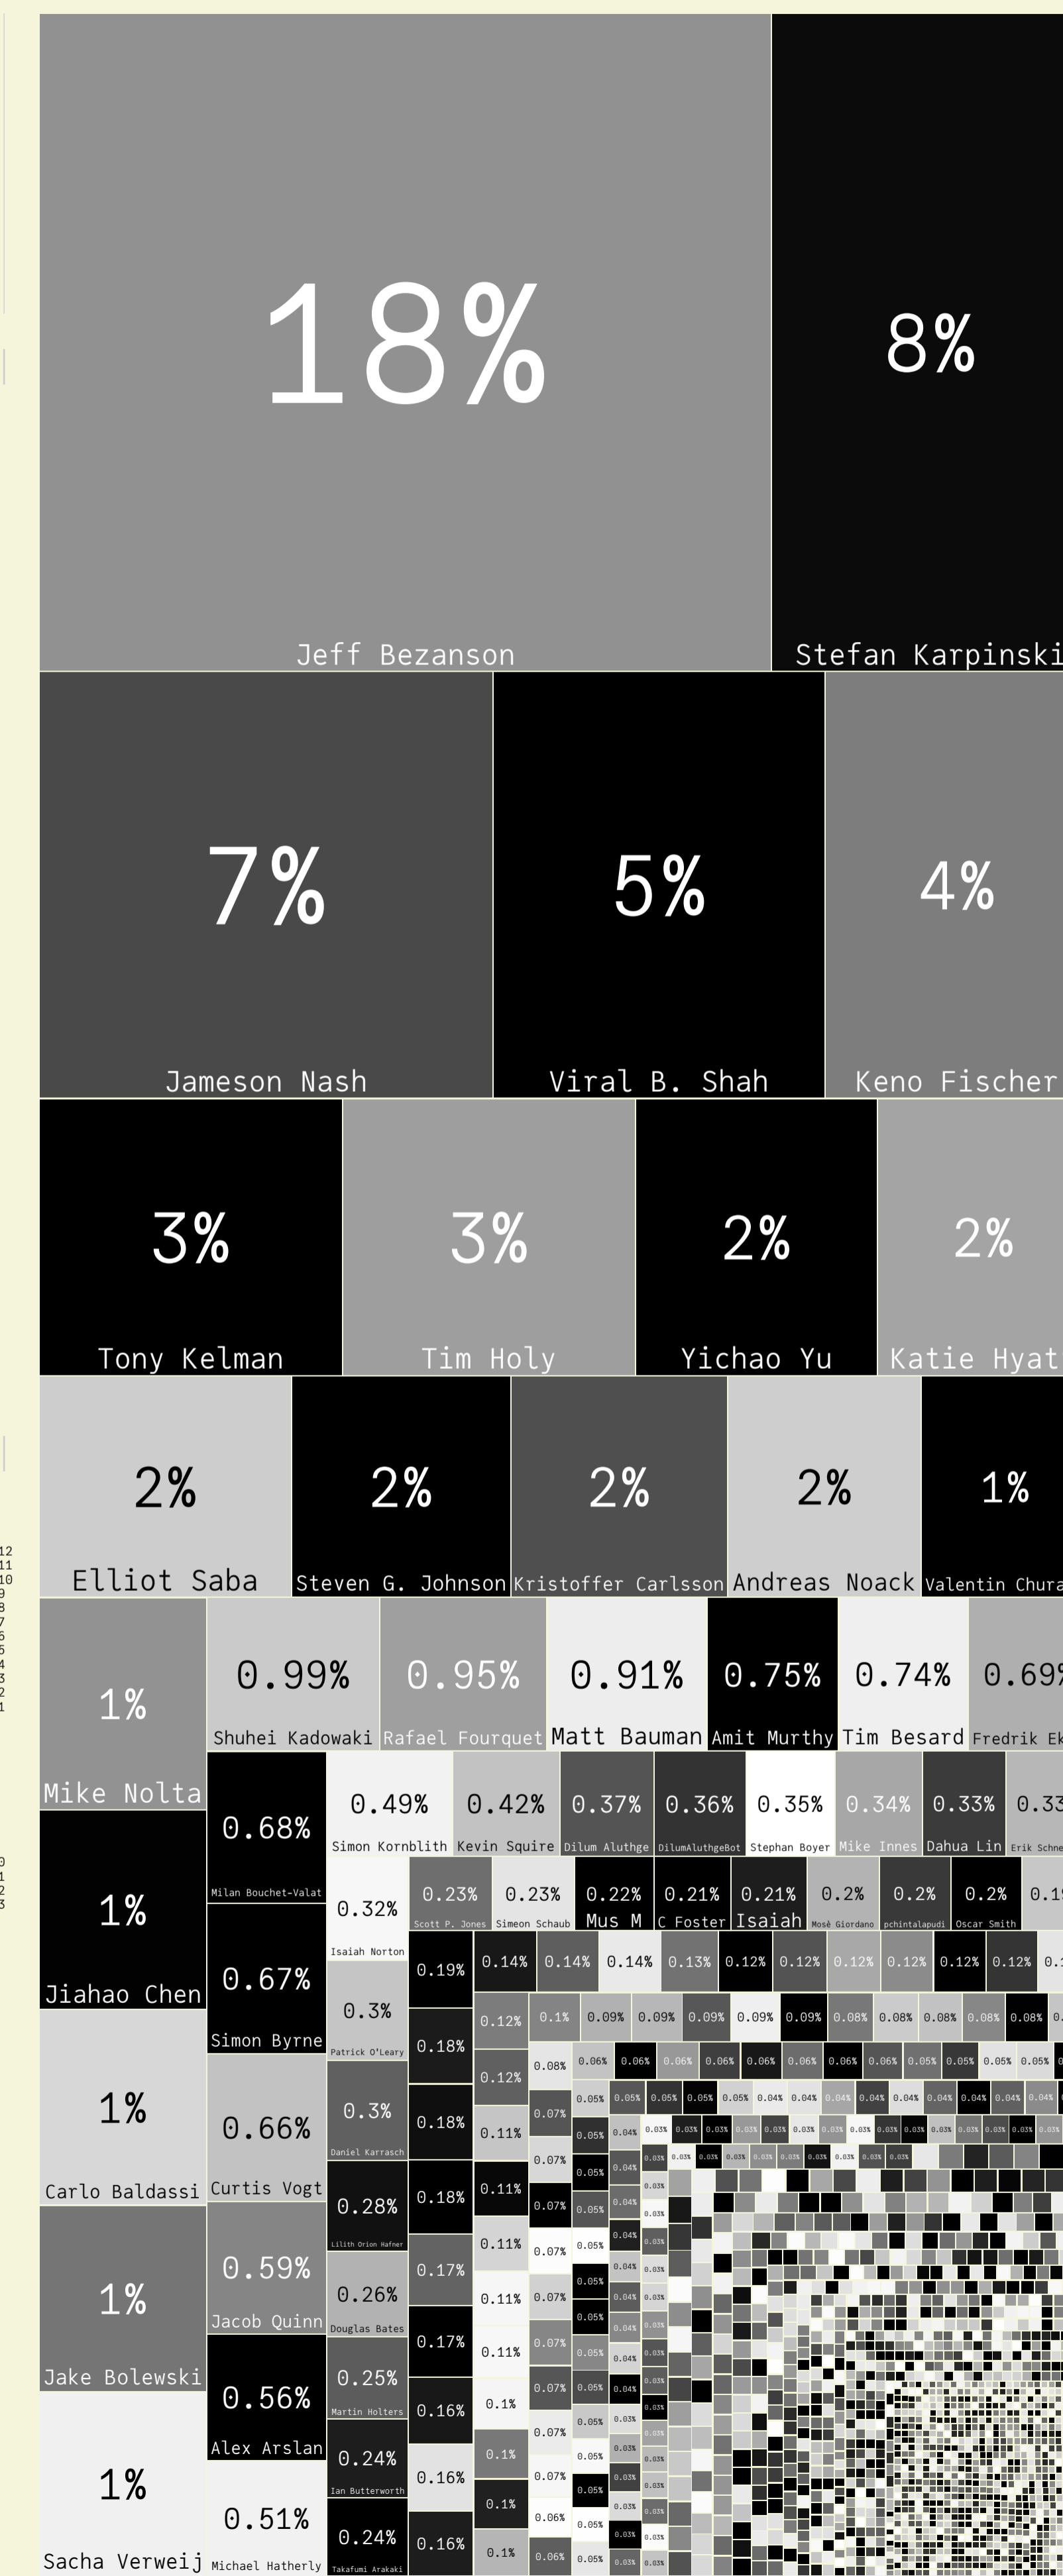

Commits per author as percentage of total